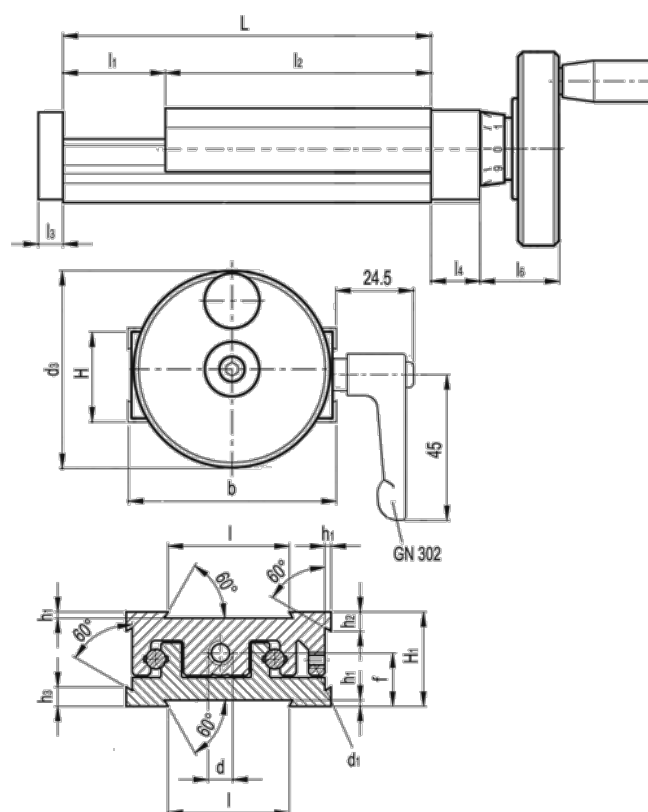

Data Sheet

Article number: 20773010

Description: Adjustable slide unit
GN 900-50-95-25-H-2

Measures

b = 50	h2 = 4.5
d = M6x1	h3 = 7.0
d1 = M4	l = 30
d3 = 50	L - l1 = 95-25
f = 13.0	l2 = 70
H = 23.0	l3 = 6
h1 = 1.5	l4 = 12
H1 = 23	l6 = 22